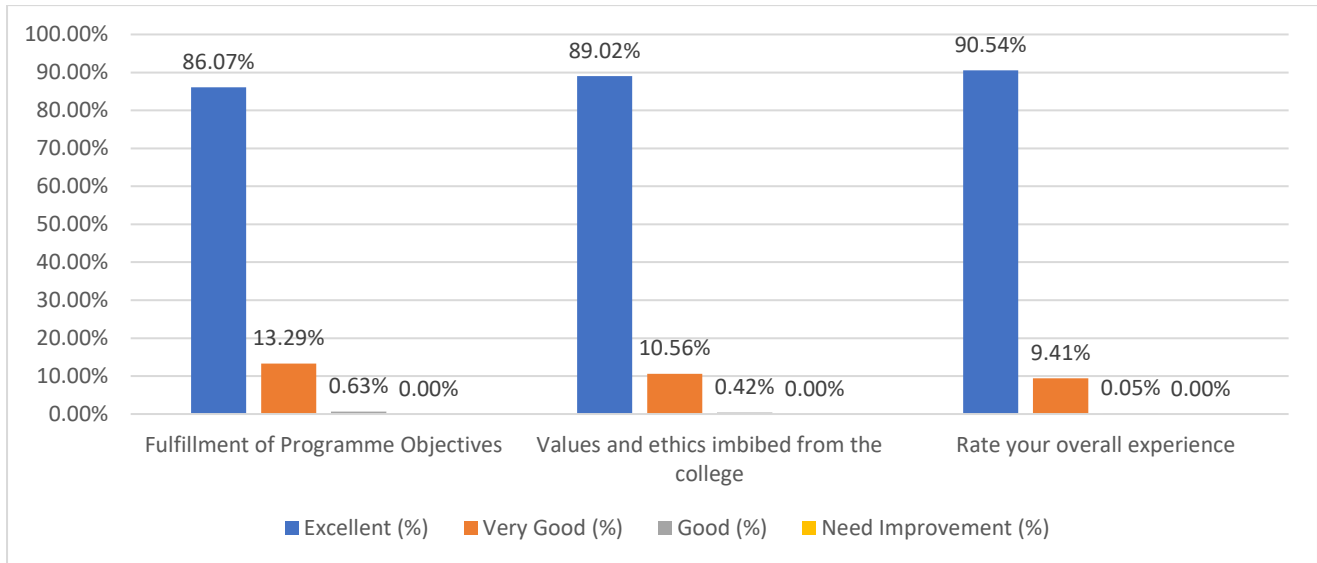

ALUMNI FEEDBACK ANALYSIS REPORT 2023 - 2024

Total No. of respondents: 1600

Particulars	Strongly Agree (%)	Agree (%)	Neutral (%)	Disagree (%)
Curriculum is relevant and updated	84.66%	14.14%	1.21%	0
Courses taught enhanced employability/higher education	86.39%	13.24%	0.37%	0
Effect of the college academic activities in my profession	87.13%	12.19%	0.68%	0
Particulars	Excellent (%)	Very Good (%)	Good (%)	Need Improvement (%)
Quality of Add-on courses	87.91%	11.61%	0.47%	0
Quality standard of the curriculum	86.65%	12.66%	0.68%	0
Effectiveness of Curriculum Delivery	88.75%	10.83%	0.42%	0
Fulfillment of Programme Objectives	86.07%	13.29%	0.63%	0
Values and ethics imbibed from the college	89.02%	10.56%	0.42%	0
Rate your overall experience	90.54%	9.41%	0.05%	0

Kristu Jayanti College

AUTONOMOUS Bengaluru
Reaccredited A++ Grade by NAAC | Affiliated to Bengaluru North University

ALUMNI FEEDBACK ANALYSIS REPORT 2023 - 2024

Total No. of respondents: 1600

The analysis was carried out on a four-point scale – Strongly Agree, Agree, Neutral and Disagree

The analysis was carried out on a four-point scale – Excellent, Very Good, Good and Need Improvement

The analysis was carried out on a four-point scale – Excellent, Very Good, Good and Need Improvement