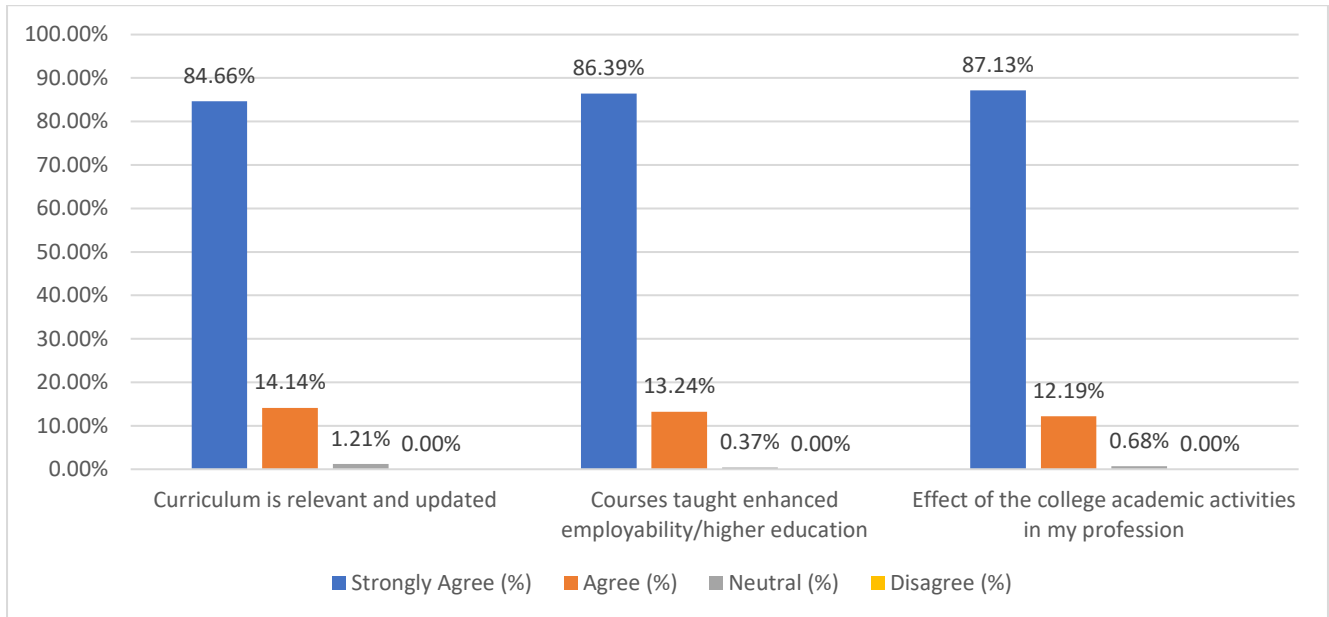

ALUMNI FEEDBACK ANALYSIS REPORT 2023 - 2024

Total No. of respondents: 1600

Particulars	Strongly Agree (%)	Agree (%)	Neutral (%)	Disagree (%)
Curriculum is relevant and updated	84.66%	14.14%	1.21%	0
Courses taught enhanced employability/higher education	86.39%	13.24%	0.37%	0
Effect of the college academic activities in my profession	87.13%	12.19%	0.68%	0
Particulars	Excellent (%)	Very Good (%)	Good (%)	Need Improvement (%)
Quality of Add-on courses	87.91%	11.61%	0.47%	0
Quality standard of the curriculum	86.65%	12.66%	0.68%	0
Effectiveness of Curriculum Delivery	88.75%	10.83%	0.42%	0
Fulfillment of Programme Objectives	86.07%	13.29%	0.63%	0
Values and ethics imbibed from the college	89.02%	10.56%	0.42%	0
Rate your overall experience	90.54%	9.41%	0.05%	0

Kristu Jayanti College

AUTONOMOUS Bengaluru
Reaccredited A++ Grade by NAAC | Affiliated to Bengaluru North University

ALUMNI FEEDBACK ANALYSIS REPORT 2023 - 2024

Total No. of respondents: 1600

The analysis was carried out on a four-point scale – Strongly Agree, Agree, Neutral and Disagree

The analysis was carried out on a four-point scale – Excellent, Very Good, Good and Need Improvement

The analysis was carried out on a four-point scale – Excellent, Very Good, Good and Need Improvement