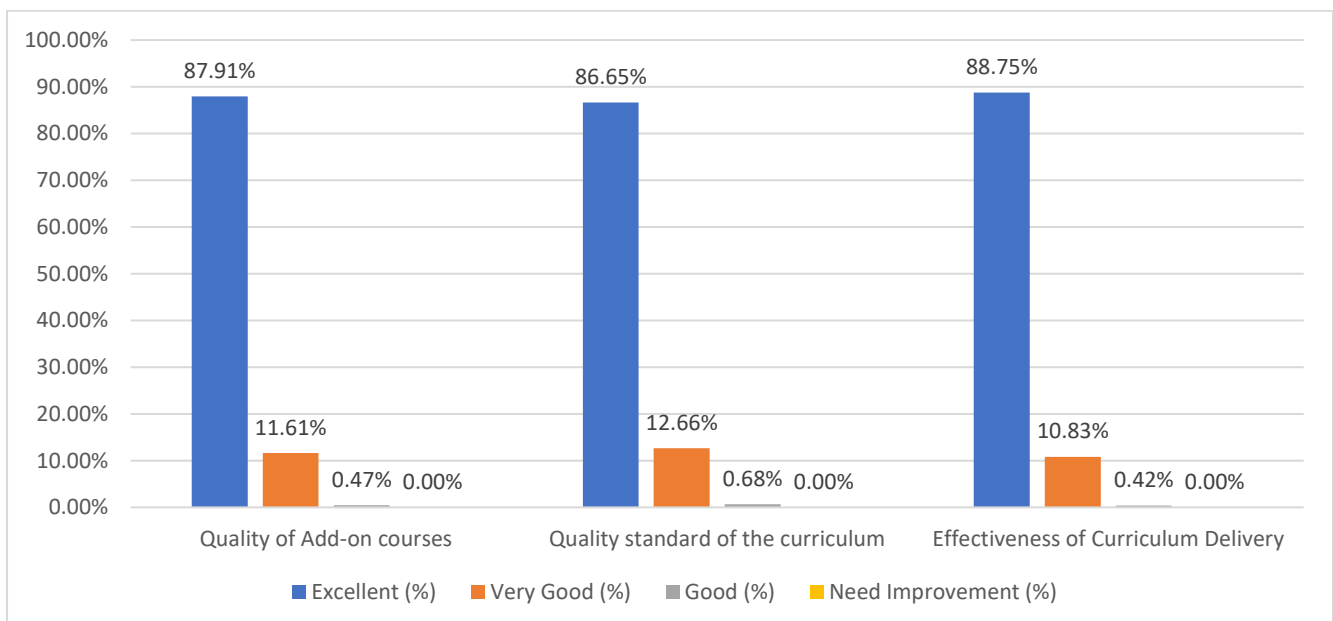

ALUMNI FEEDBACK ANALYSIS REPORT 2023 - 2024

Total No. of respondents: 1600

Particulars	Strongly Agree (%)	Agree (%)	Neutral (%)	Disagree (%)
Curriculum is relevant and updated	84.66%	14.14%	1.21%	0
Courses taught enhanced employability/higher education	86.39%	13.24%	0.37%	0
Effect of the college academic activities in my profession	87.13%	12.19%	0.68%	0
Particulars	Excellent (%)	Very Good (%)	Good (%)	Need Improvement (%)
Quality of Add-on courses	87.91%	11.61%	0.47%	0
Quality standard of the curriculum	86.65%	12.66%	0.68%	0
Effectiveness of Curriculum Delivery	88.75%	10.83%	0.42%	0
Fulfillment of Programme Objectives	86.07%	13.29%	0.63%	0
Values and ethics imbibed from the college	89.02%	10.56%	0.42%	0
Rate your overall experience	90.54%	9.41%	0.05%	0

Kristu Jayanti College

AUTONOMOUS Bengaluru
Reaccredited A++ Grade by NAAC | Affiliated to Bengaluru North University

ALUMNI FEEDBACK ANALYSIS REPORT 2023 - 2024

Total No. of respondents: 1600

The analysis was carried out on a four-point scale – Strongly Agree, Agree, Neutral and Disagree

The analysis was carried out on a four-point scale – Excellent, Very Good, Good and Need Improvement

The analysis was carried out on a four-point scale – Excellent, Very Good, Good and Need Improvement