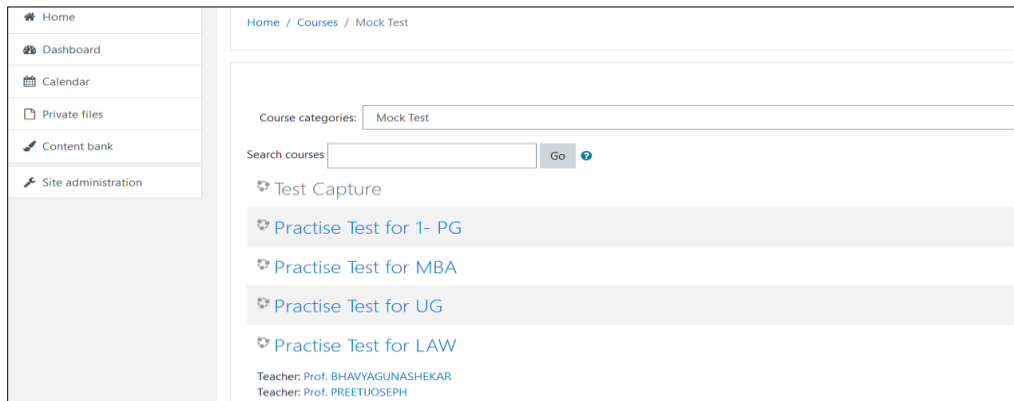

Online Training and Practice Test

Kristu Jayanti Exam LMS is used to conduct online examinations. Training is provided to the students to appear for the online examinations. A practice test is held prior to the final examination.

Web link : <https://www.kristujayantiexamlms.com/course/index.php?categoryid=5>

Link to Practice Test

General Guidelines for the online **Practice Test** tomorrow(21-6-2020) from 11:00 AM to 12:40 PM ➤

Controller Examination <coe@kristujayanti.com>
to 19so101015, 19ps101023, 19cm101025, 19ls301026, 19cs801028, Muhammed, 19mg503131, 19mg503165, 19hu901019, 18cs2a4238, 18cs1k3162, 18cs1k1046, 19so1010

Dear All,

General Guidelines for the online **Practice Test** tomorrow(21-6-2020) from 11:00 AM to 12:40 PM

- Go to the Uri: <https://kristujayantiexamlms.com/login/index.php>
- (It is recommended to use Mozilla Firefox browser)
- Login Username: <Programme short name in small case><College Reg. No.> (in small case only)
- Example: mcom18cm101012
- Password: Kjc#123@ (First alphabet 'K' is in capital case and rest in small case)

- Students can login at least ten minutes before the commencement of each examination.
- Practice Test is conducted for three types of examinations - File Upload, Essay and Multiple Choice Questions
- The schedule for the online **practice test** for these three types of examination on 21st June 2020 will be as follows:

11:00 AM to 11:30 AM (Essay Question)
Students have to type the answer of any one question in the text box of the LMS and submit the same.

11:35 AM to 12:00 Noon (Multiple Choice Questions)
Students have to attempt twenty five multiple choice questions and submit the same.

12:10 PM to 12:40 PM (File Upload)
Students have to do scanning of hand written answer of any one question and submit the scanned pdf file through the LMS.

- Do not forget to click the Submit button after answering each type of question.
- After finishing all the three types of questions students shall logout of the LMS.
- The questions asked in the mock test are general knowledge questions and do not require any preparation.
- The **practice test** is intended for students to get used to the Kristu Jayanti Examination LMS environment.
- Students can submit the answers of each type of question before the end time of the session.

Sample screenshot of guidelines mailed to students for online practice test